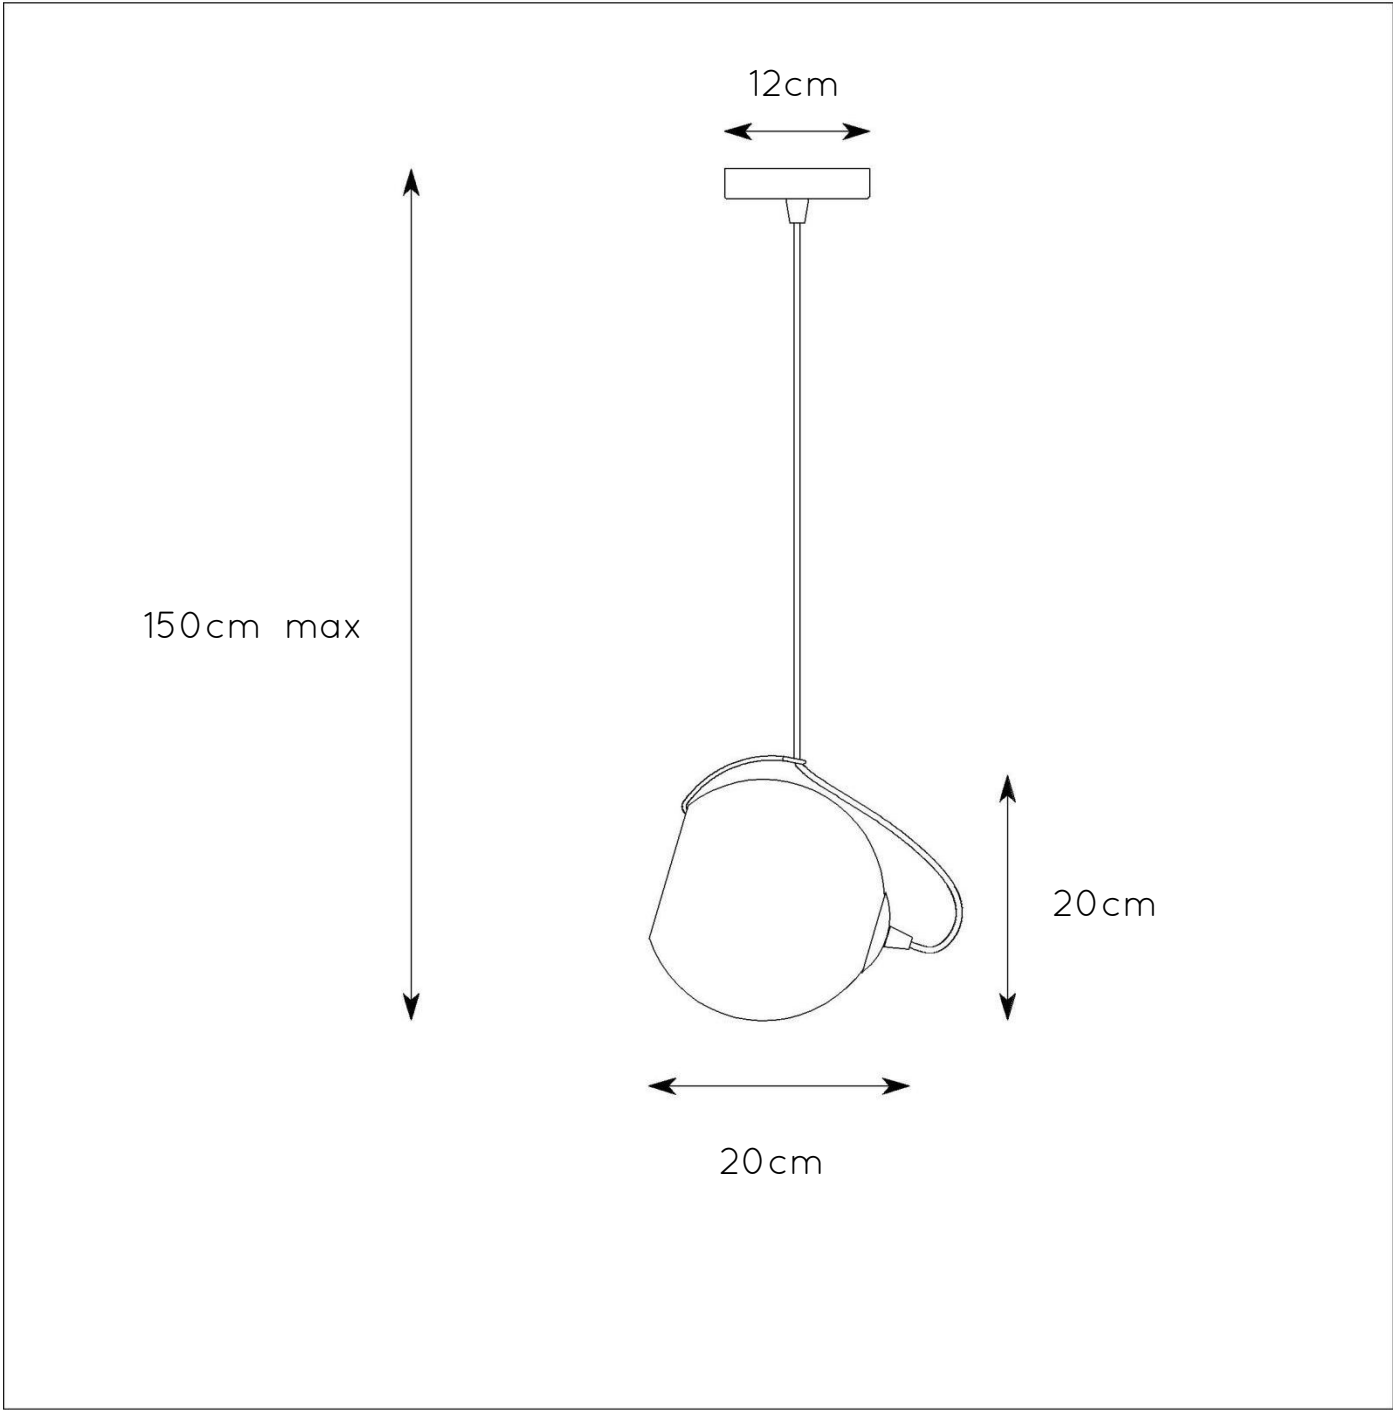

JAZZLYNN

Item number : 25405/20/65
EAN code : 5411212250889

For more specifications, dimensions please visit