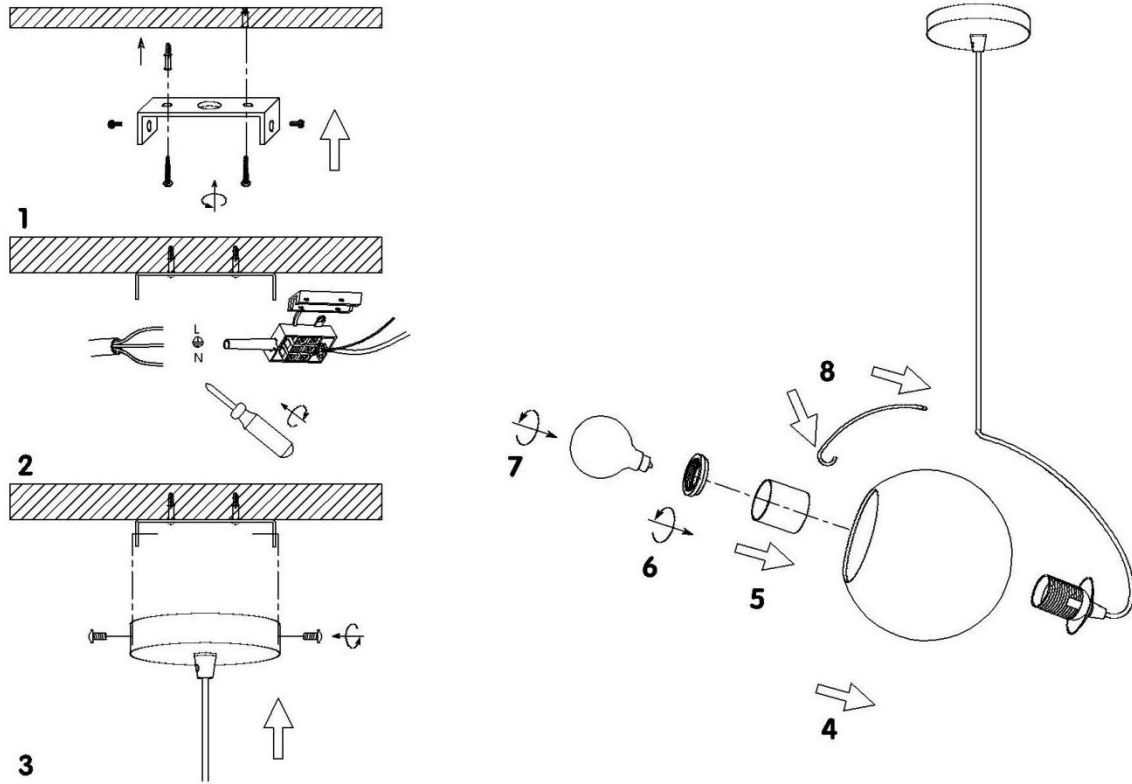

RECOMMENDED LUCIDE LIGHT SOURCE

49042/05/62

Light source dimmable : Yes

Light source incl. : No

General

Dimensions LxWxH : Dia20 cm xH150cm

Height minimum : -

Height maximum : 150 cm

Dimensions shade LxWxH : Dia20 cm

Main material : Glass

Ceiling rose material : Metal

Color : Smoke+Matt Black

Style : Modern

Shape :Round

Weight : 0.9 kg

Warranty : 2 years

Product specifications

Dimmable : Yes

Light direction : Around (Diffuse)

Adjustable in height : Yes

Directional : Not Directional

Cable : Yes, Cable On Product

Cable length : 130 cm

Sensor : Without Sensor

For more specifications of this product please visit

www.lucide.com

JAZZLYNN

Item number : 25405/20/65
EAN code : 5411212250889

For more specifications, dimensions please visit

LUCIDE

INSTALLATION DRAWING SPECIFICATIONS